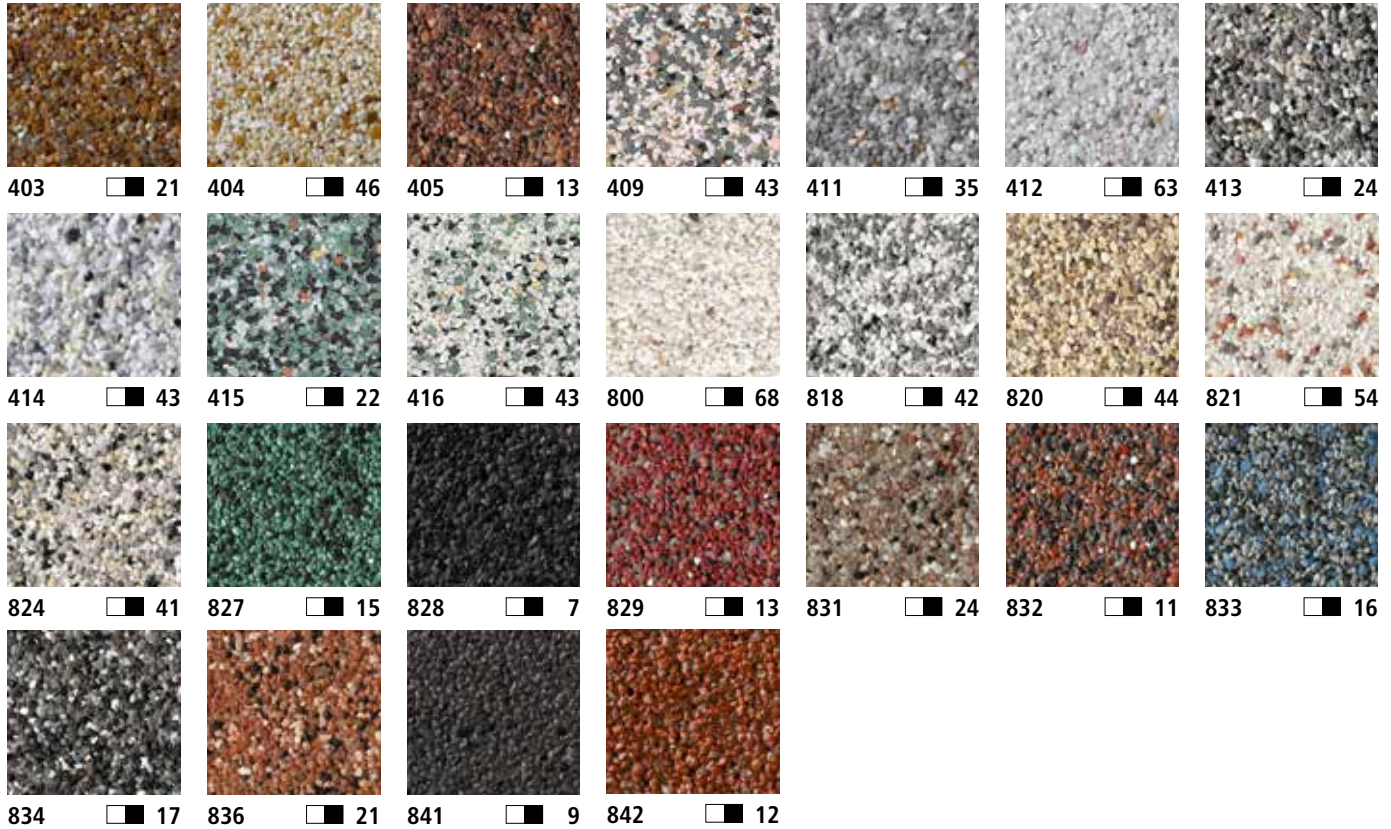

StoSuperlit®

The robust natural stone plaster for distinctive surface finishes

The StoSuperlit® collection offers 25 colourways for decorative colour effects, guaranteeing an individual look for natural stone finishes on facades. With its broad spectrum of applications, e.g. as a colour highlight in entrance areas, on parapets, balconies, loggias or as a classic touch of colour in the plinth area, the hard-wearing natural stone plaster conjures up interesting new combinations every time.

- Euro collection comprising 25 colours
- Ideal for plinth and entrance areas
- Highly resistant to mechanical stress
- Dirt-proof
- Weather-resistant
- Sto-Superlit Protect transparent sealing is optionally available

StoSuperlit®

For hard-wearing natural stone highlights on the facade

StoSuperlit® K 2.0 Euro collection

 = Lightness value in %

Differences between the depicted colours and the actual colours are unavoidable for technical reasons relating to the printing process. The illustrations shown are not binding! Minimal colour differences in the plaster may result from variations in the material, the texture or substrate concerned or the drying time.